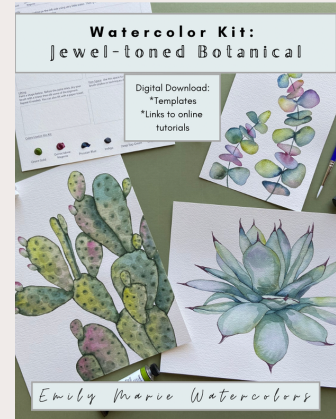

SIZES & PRICING

Retail: \$30 Wholesale: \$15
 5.5 x 8 inches in a clear, waterproof bag

WATERCOLOR KIT: CAT GREETING CARDS

Supplies for 1 person

- 1 PRACTICE SHEET WITH PAINT
- 3 PROJECTS
- 1 BRUSH

SIZES & PRICING

Retail: \$40 Wholesale: \$20
 8 x 10 inches in a clear, waterproof bag

WATERCOLOR KIT: JEWEL-TONED BOTANICALS

Supplies for 1 person

- 1 PRACTICE SHEET WITH PAINT
- 3 PROJECTS
- 1 BRUSH

SIZES & PRICING

Retail: \$40 Wholesale: \$20
 8 x 10 inches in a clear, waterproof bag