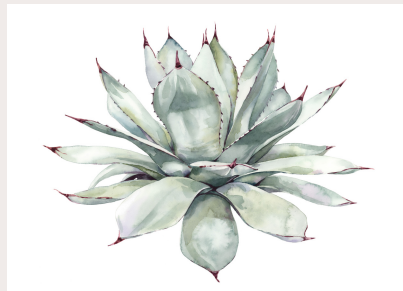

GICLEE PRINTS

Professional quality prints

FADE-RESISTANT
 VIBRANT COLORS

SIZES & PRICING

5x7 inches: Retail: \$16 Wholesale: \$8
 8x10 inches: Retail: \$26 Wholesale: \$13
 Larger sizes: Please email for pricing