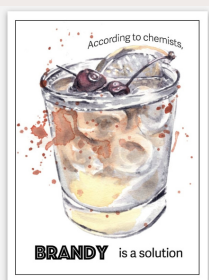

STICKERS (WI FLOWERS & BIRDS)

WATER-RESISTANT
 MATTE FINISH
 DIE-CUT

SIZES & PRICING

~3x3 inches: Retail: \$3.50 each
 Wholesale: \$1.75 each

STICKERS

WATER-RESISTANT
 MATTE FINISH
 DIE-CUT

SIZES & PRICING

~3x3 inches: Retail: \$3.50 each
 Wholesale: \$1.75 each

STICKERS

WATER-RESISTANT
 MATTE FINISH
 DIE-CUT

SIZES & PRICING

~3x3 inches: Retail: \$3.50 each
 Wholesale: \$1.75 each

MAGNETS

MATTE FINISH
 DIE-CUT

SIZES & PRICING

~3x3 inches: Retail: \$4.50 each
 Wholesale: \$2.25 each